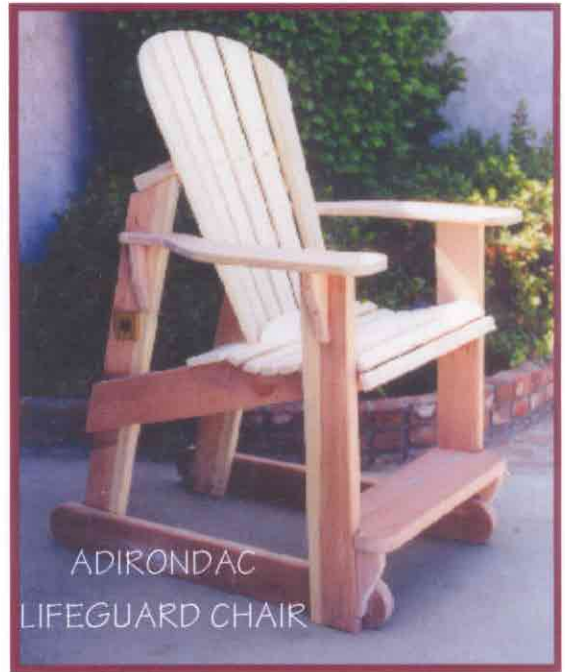

WHITE OAK LINEN
PRESS

ADIRONDAC
LIFEGUARD CHAIR

ZEBRA WOOD CHANNEL
FRAME

PADAUK CROSS-STITCHED
MONOPOLY CHEST