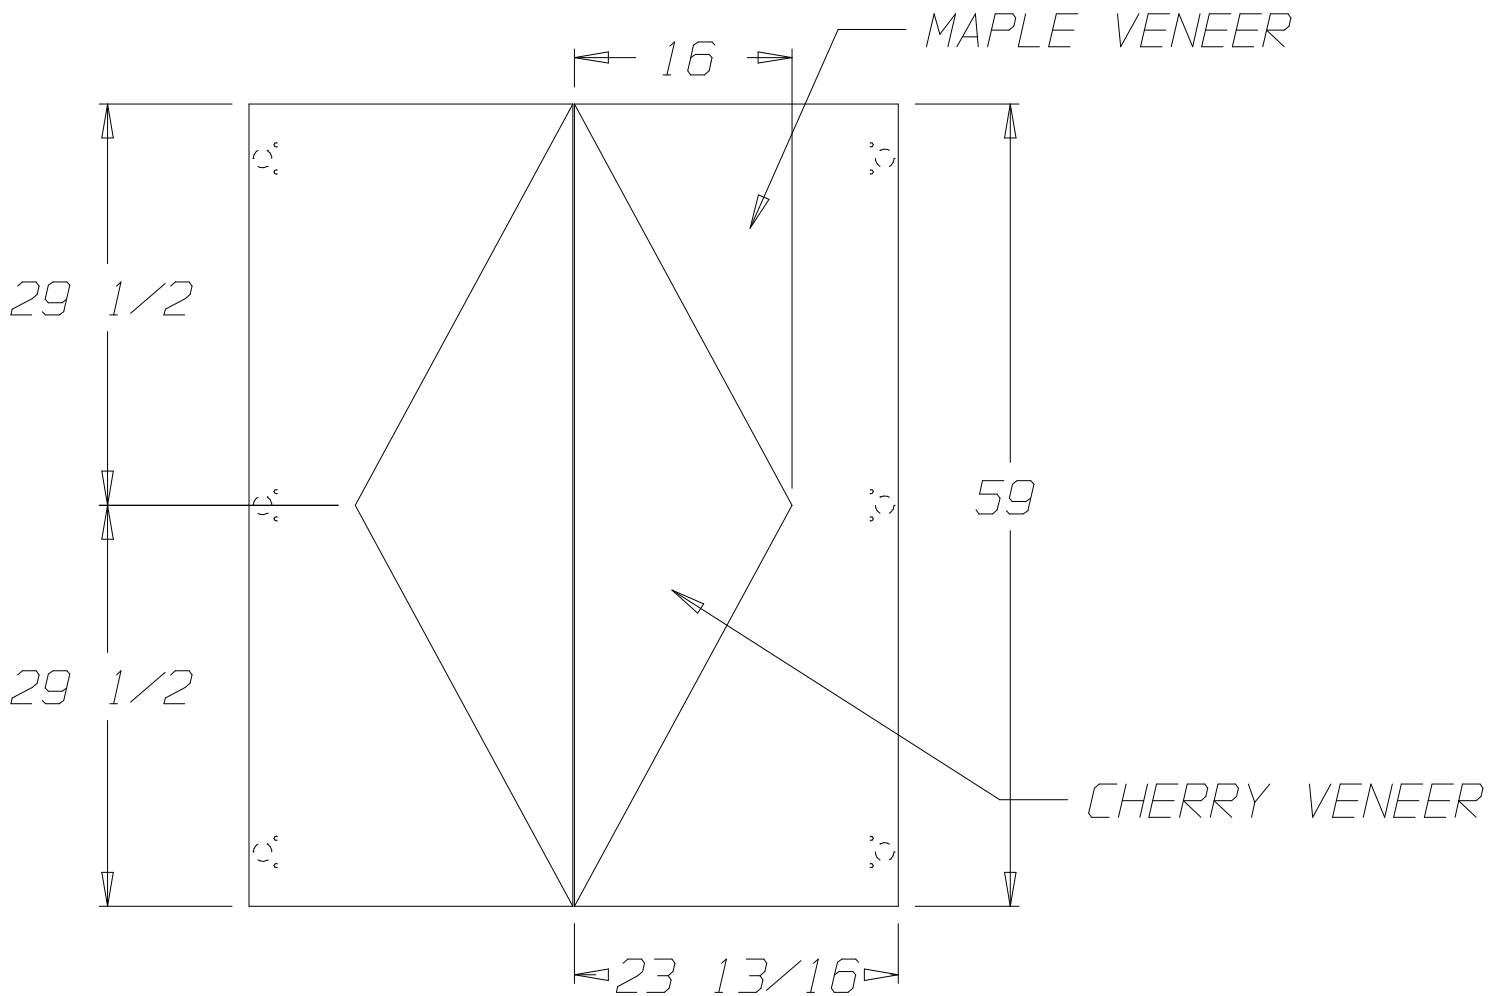

WARDROBE CABINET DOORS - 11 LEAVES TOTAL

CORES OF 3/4" MDF

EACH LEAF TO BE PREPPED FOR 3
BLUM "INSERTA" HINGES, SUPPLIED
BY CUSTOMER (LOCATIONS TO FOLLOW)

EDGE BAND WITH MAPLE VENEER,
EXCEPT USE CHERRY AT MATING EDGES,
VENEER ENTIRE BACK WITH MAPLE